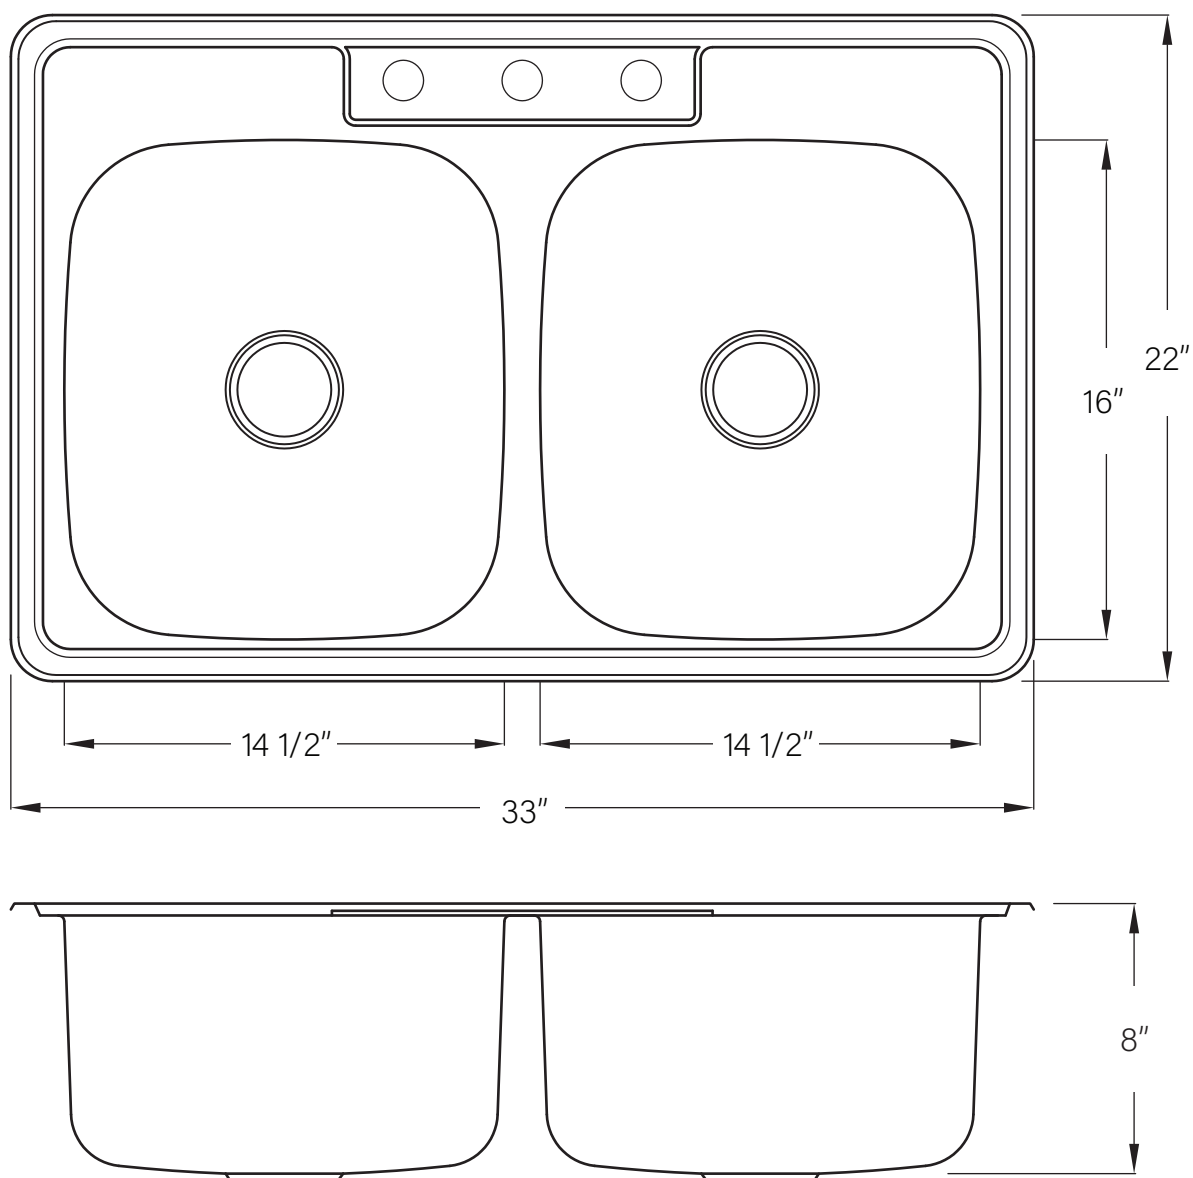

DIMENSIONS/TECHNICAL DATA

Drop in - Equal Double Bowl Stainless Steel Sinks - S451

ATTENTION! Dimensions may vary by up to 3/8". It is highly recommended to pull all dimensions of actual model for installation and measuring purposes.